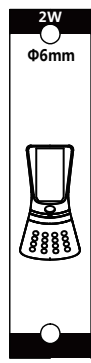

Art Nr.: 98758
www.eglo.com

Not included

A

B

Power > 30%

Power < 30%